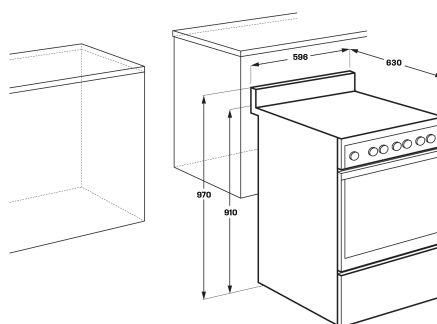

Product Dimension

Total height (mm) - 970, Total width (mm) - 596, Total depth (mm) - 630